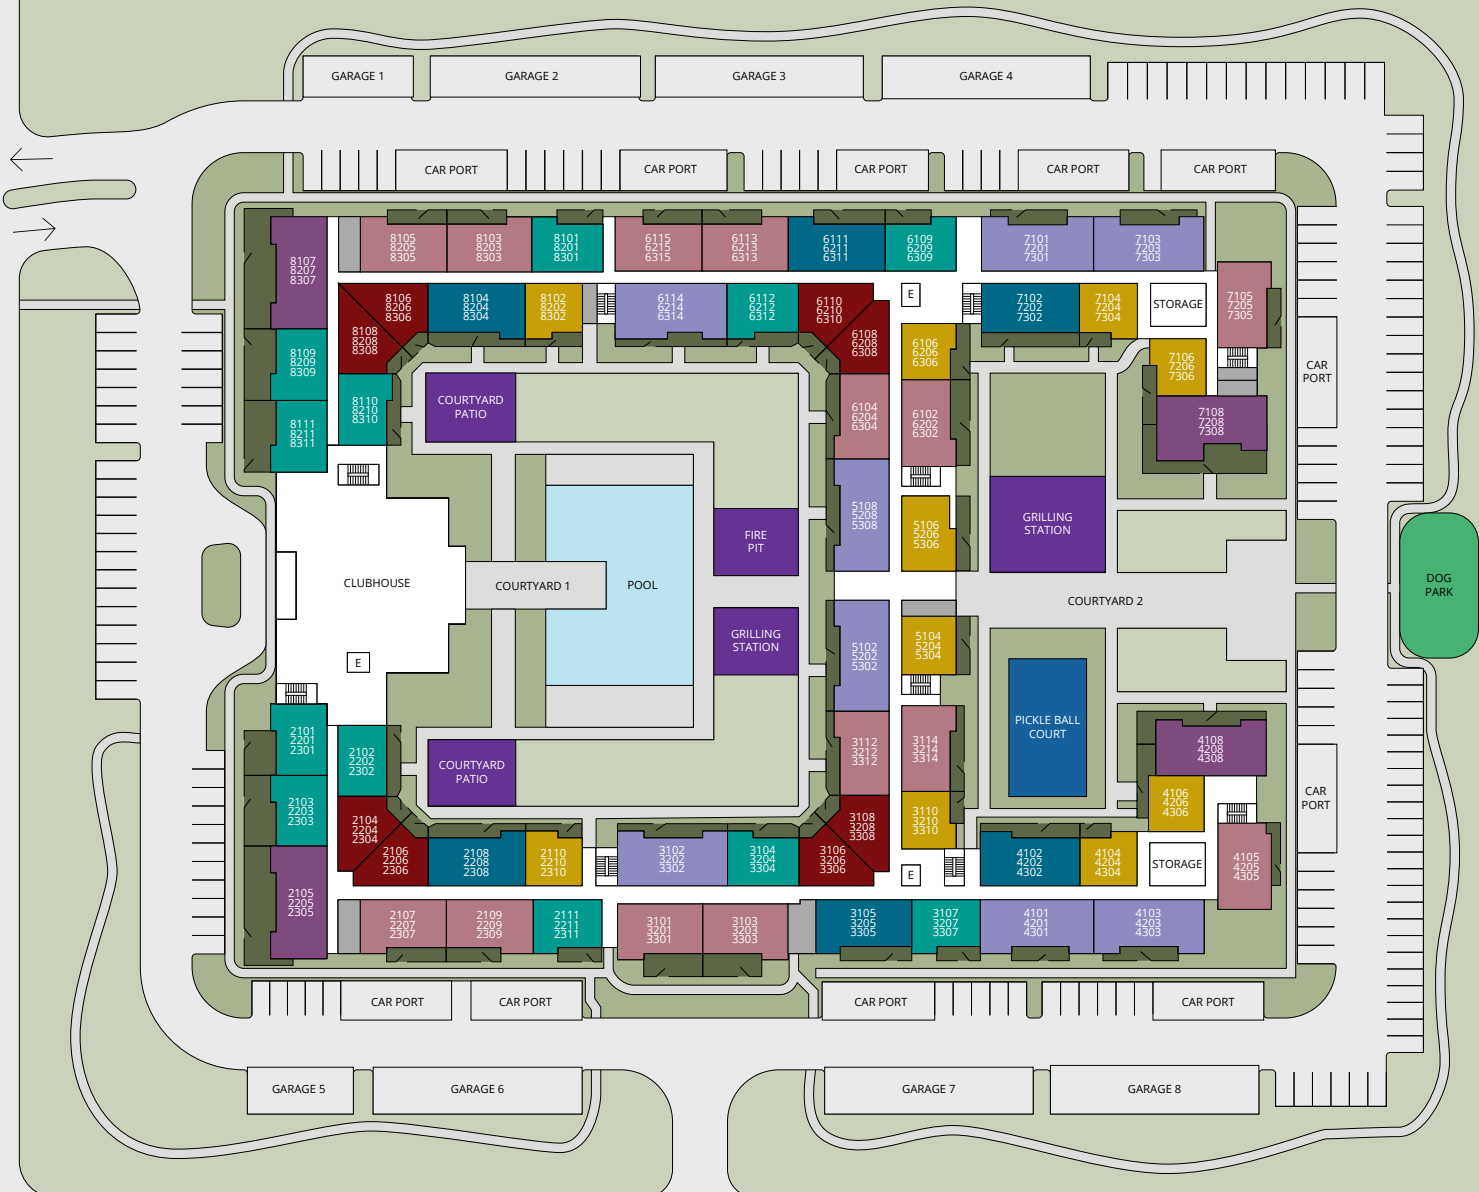

ALTA VISTA ROAD

KELLER HICKS ROAD

LEGEND	
A1	THE VERONA 1 Bed, 1 Bath 668 SF
A2	THE MILAN 1 Bed, 1 Bath 727 SF
A3	THE TORINO 1 Bed, 1 Bath 811 SF
A4	THE GENOVA 1 Bed, 1 Bath, Study 977 SF
B1	THE VENICE 2 Bed, 2 Bath 1304 SF
B2	THE SAN MARINO 2 Bed, 2 Bath, Study 1303 SF
B3	THE PALERMO 2 Bed, 2 Bath, Study 1303 SF
C	CLUBHOUSE Great Room Kitchen / Coffee Bar Fitness Center Leasing Center Mail Room Library Game Lounge Gathering Room Media Lounge