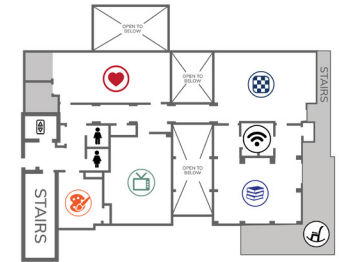

UNIT TYPES

- A1 - INDIGO
- A3 - COBALT
- B1 - LAGOON
- B3 - ROYAL
- A2 - NAVY
- A4 - AZURE
- B2 - CAROLINA
- B4 - SAPPHIRE

CLUBHOUSE LEVEL 1

CLUBHOUSE LEVEL 2

CLUBHOUSE LEVEL 1 AMENITIES

- LOBBY
- CLUB LOUNGE
- KITCHEN/DINING LOUNGE
- MAIL ROOM
- HOSPITALITY BAR
- LEASING CENTER
- FITNESS CENTER
- DISCOVERY ROOM
- MEETING ROOM

CLUBHOUSE LEVEL 2 AMENITIES

- LIBRARY
- BUSINESS CENTER
- WELLNESS STUDIO
- GAME ROOM
- CRAFT ROOM
- MEDIA ROOM

OUTDOOR AMENITIES

- DOG PARK
- COMMUNITY GARDEN
- OUTDOOR KITCHEN
- BIKE RACKS
- FIRE TABLE
- EVENT LAWN
- POOL CABANAS
- PICKLEBALL COURT
- PORCH

- RESTROOM
- ELEVATOR
- CARPORT
- TRASH
- STORAGE
- GARAGE

*Accessible | Map not to scale