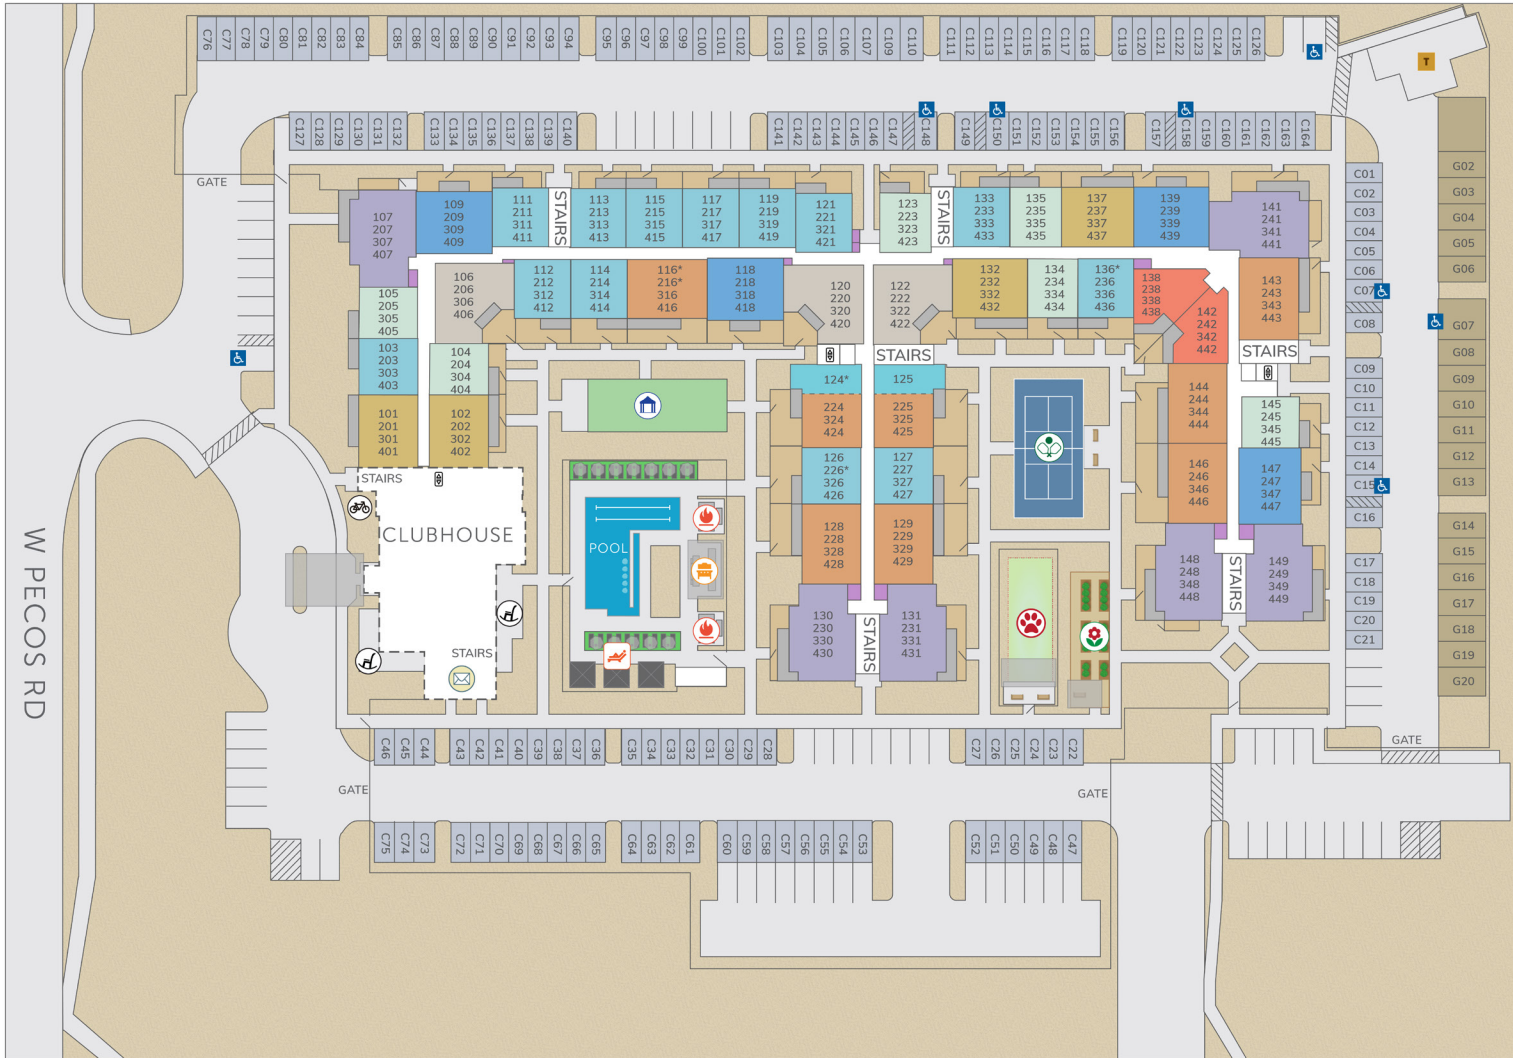

UNIT TYPES

- A1 - INDIGO
- A3 - COBALT
- B1 - LAGOON
- B3 - ROYAL
- A2 - NAVY
- A4 - AZURE
- B2 - CAROLINA
- B4 - SAPPHIRE

CLUBHOUSE LEVEL 1

CLUBHOUSE LEVEL 2

CLUBHOUSE LEVEL 1 AMENITIES

- LOBBY
- CLUB LOUNGE
- KITCHEN/DINING LOUNGE
- MAIL ROOM
- HOSPITALITY BAR
- LEASING CENTER
- FITNESS CENTER
- DISCOVERY ROOM
- MEETING ROOM

CLUBHOUSE LEVEL 2 AMENITIES

- LIBRARY
- BUSINESS CENTER
- WELLNESS STUDIO
- GAME ROOM
- CRAFT ROOM
- MEDIA ROOM

OUTDOOR AMENITIES

- DOG PARK
- COMMUNITY GARDEN
- OUTDOOR KITCHEN
- BIKE RACKS
- FIRE TABLE
- EVENT LAWN
- POOL CABANAS
- PICKLEBALL COURT
- PORCH

- RESTROOM
- ELEVATOR
- CARPORT
- TRASH
- STORAGE
- GARAGE

*Accessible | Map not to scale