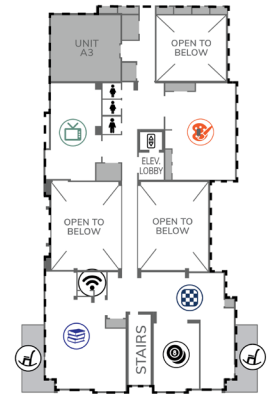

CLUBHOUSE LEVEL 1

CLUBHOUSE LEVEL 2

UNIT TYPES

- A1 - INDIGO
- A2 - NAVY
- A3 - COBALT
- A4 - AZURE
- B1 - LAGOON
- B2 - CAROLINA
- B3 - ROYAL
- B4 - SAPPHIRE
- B5 - OXFORD

OUTDOOR AMENITIES

- DOG PARK
- COMMUNITY GARDEN
- OUTDOOR KITCHEN
- BOCCIE BALL COURT
- FIRE TABLE
- EVENT LAWN
- POOL CABANAS
- PICKLEBALL COURT
- BICYCLE PARKING
- PORCH

CLUBHOUSE LEVEL 1 AMENITIES

- LOBBY
- CLUB LOUNGE
- KITCHEN/DINING LOUNGE
- MAIL ROOM
- LEASING CENTER
- WELLNESS STUDIO
- FITNESS CENTER
- DISCOVERY ROOM

CLUBHOUSE LEVEL 2 AMENITIES

- LIBRARY
- BUSINESS CENTER
- BILLIARDS
- GAME ROOM
- CRAFT ROOM
- MEDIA ROOM

- CARPOR
- TRASH
- RESTROOM
- STORAGE
- ELEVATOR

*Accessible