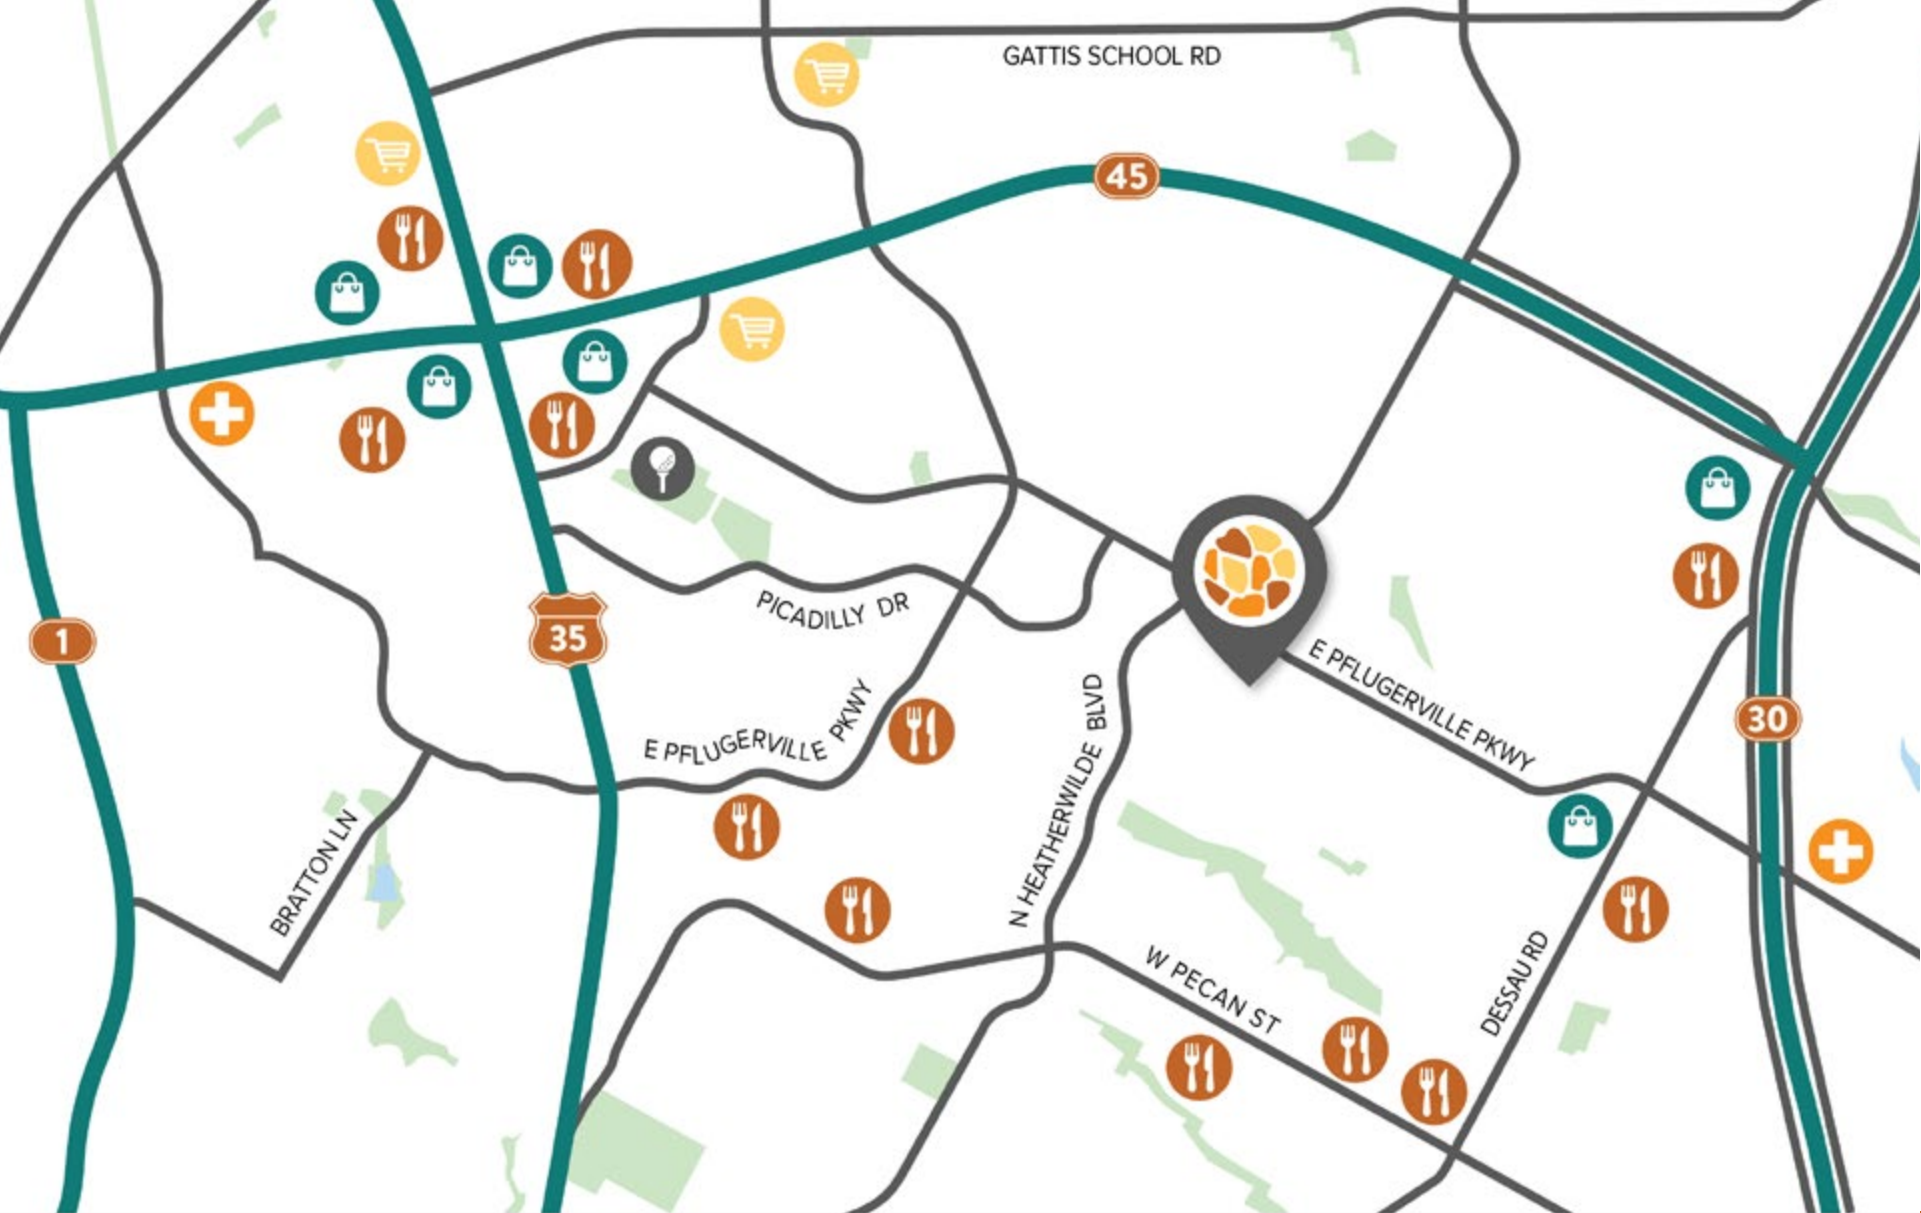

THERE'S NO END TO WHAT YOU'LL DISCOVER IN OUR NEIGHBORHOOD!

Amberlin is located within one of Greater Austin's exclusive communities, Pflugerville, which offers plenty of shopping, fitness, and entertainment opportunities to explore. You'll also enjoy easy access to local parks when you're craving some time outdoors, while the urban offerings of Austin, Texas are never out of reach.